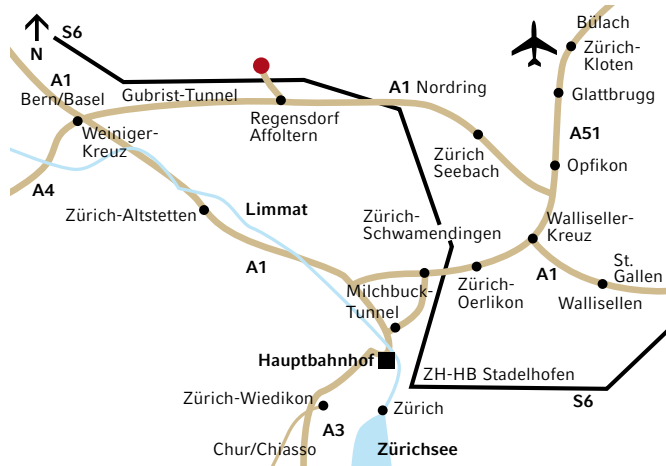

#### Autobahn

A1 Bern/Basel, via A1 (Zürich-Nordring)  
Ausfahrt Affoltern

#### Zug

S6 ab Zürich Hauptbahnhof oder Baden  
Station Regensdorf-Watt  
Zu Fuss ca. 8 Minuten bis zum Hotel

#### Highway

A1 Bern/Basel, via A1 (Zürich-Nordbound)  
Exit Affoltern

#### Train

S6 from Zürich Main Station or Baden  
Station Regensdorf-Watt  
Approx. 8 min walking distance to the hotel